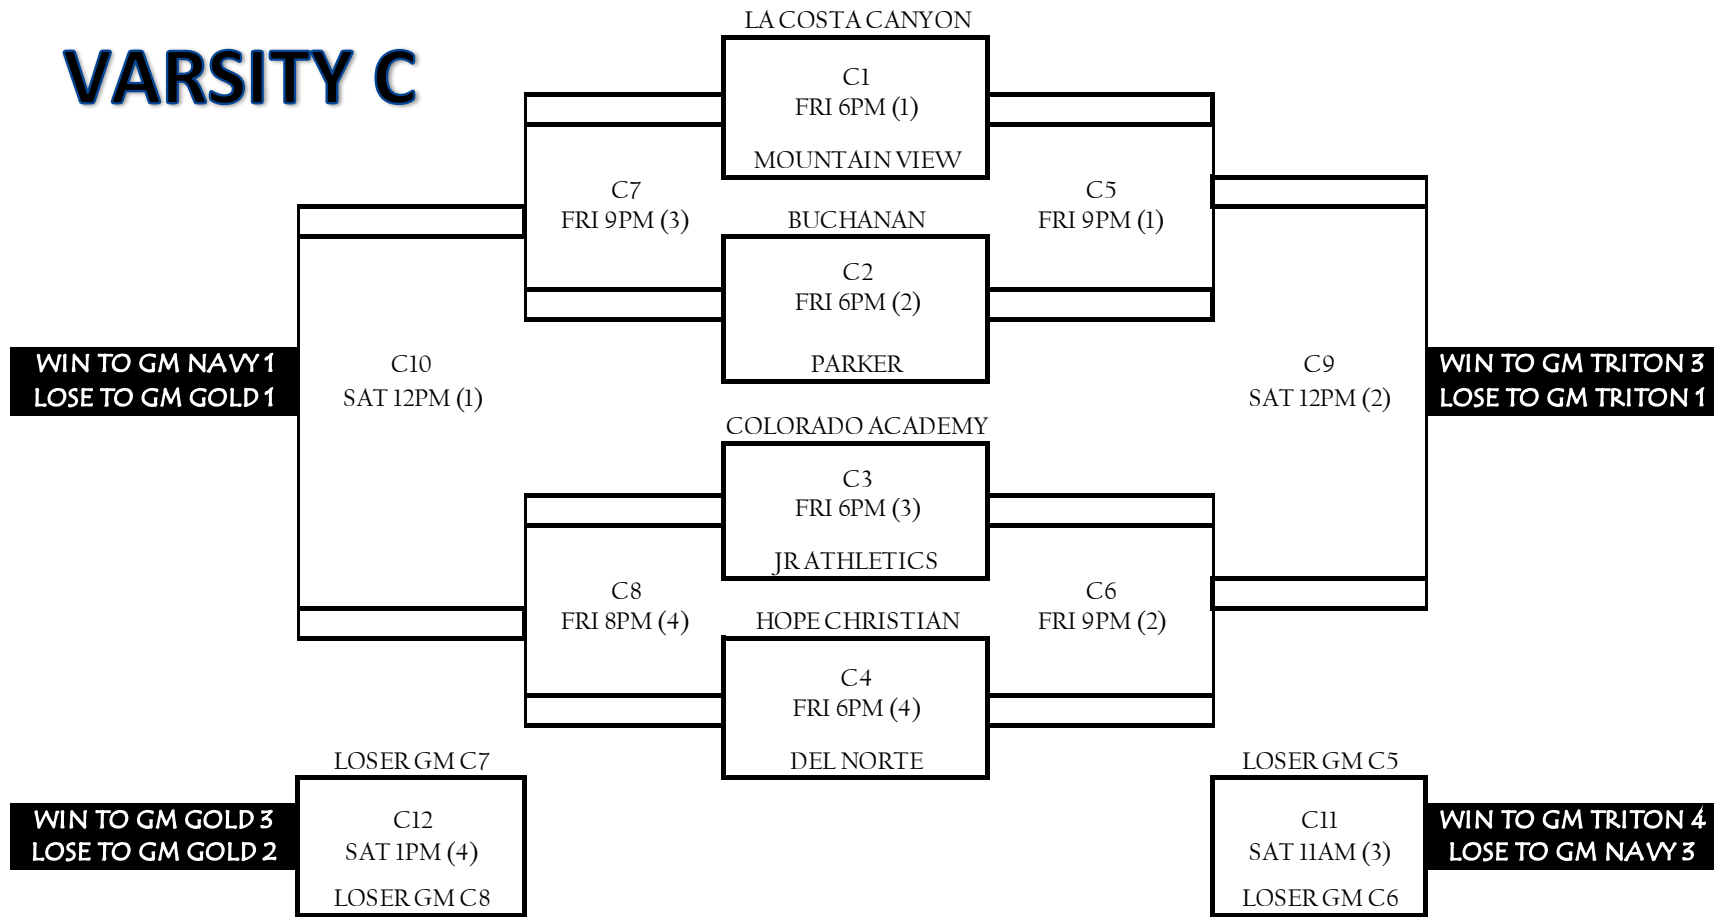

# VARSITY A

# VARSAITY B

# VARSDITY D

GM	TIME (court)	HOME	AWAY	SCORE	TEAM	WINS	LOSSES
				1	BISHOPS		
D1	FRI 5PM (1)	BISHOPS	UNIVERSITY CITY	2	SAN MARCOS		
D2	FRI 5PM (4)	SAN JUAN HILLS	SAN MARCOS	3	UNIVERSITY CITY		
D3	FRI 7PM (3)	TRICITY CHRISTIAN	SAN MARCOS	4	SAN JUAN HILLS		
D4	FRI 7PM (4)	REEDLEY	UNIVERSITY CITY	5	REEDLEY		
D5	FRI 8PM (1)	BISHOPS	SAN JUAN HILLS	6	TRICITY CHRISTIAN		
D6	FRI 9PM (4)	REEDLEY	TRICITY CHRISTIAN	7	TESORO		
				8	VIEWPOINT		
				9	FOOTHILLS CHRISTIAN		
D7	SAT 10AM (1)	SAN MARCOS	TESORO				
D8	SAT 10AM (2)	SAN JUAN HILLS	FOOTHILLS CHRISTIAN				
D9	SAT 12PM (3)	UNIVERSITY CITY	FOOTHILLS CHRISTIAN				
D10	SAT 12PM (4)	SAN MARCOS	REEDLEY				
D11	SAT 1PM (1)	VIEWPOINT	SAN JUAN HILLS				
D12	SAT 2PM (1)	UNIVERSITY CITY	TESORO				
D13	SAT 2PM (2)	BISHOPS	REEDLEY				
D14	SAT 3PM (4)	VIEWPOINT	SAN MARCOS				
D15	SAT 4PM (1)	TRICITY CHRISTIAN	SAN JUAN HILLS				
D16	SAT 6PM (3)	BISHOPS	FOOTHILLS CHRISTIAN				
D17	SAT 6PM (4)	VIEWPOINT	TRICITY CHRISTIAN				
D18	SAT 8PM (1)	TRICITY CHRISTIAN	TESORO				
D19	SUN 9AM (3)	FOOTHILLS CHRISTIAN	REEDLEY				
D20	SUN 9AM (2)	UNIVERSITY CITY	SAN MARCOS				
D21	SUN 10AM (2)	TESORO	VIEWPOINT				
D22	SUN 12PM (4)	TRICITY CHRISTIAN	UNIVERSITY CITY				
D23	SUN 12PM (3)	SAN JUAN HILLS	REEDLEY				
D24	SUN 1PM (4)	VIEWPOINT	BISHOPS				
D25	SUN 1PM (3)	TESORO	FOOTHILLS CHRISTIAN				