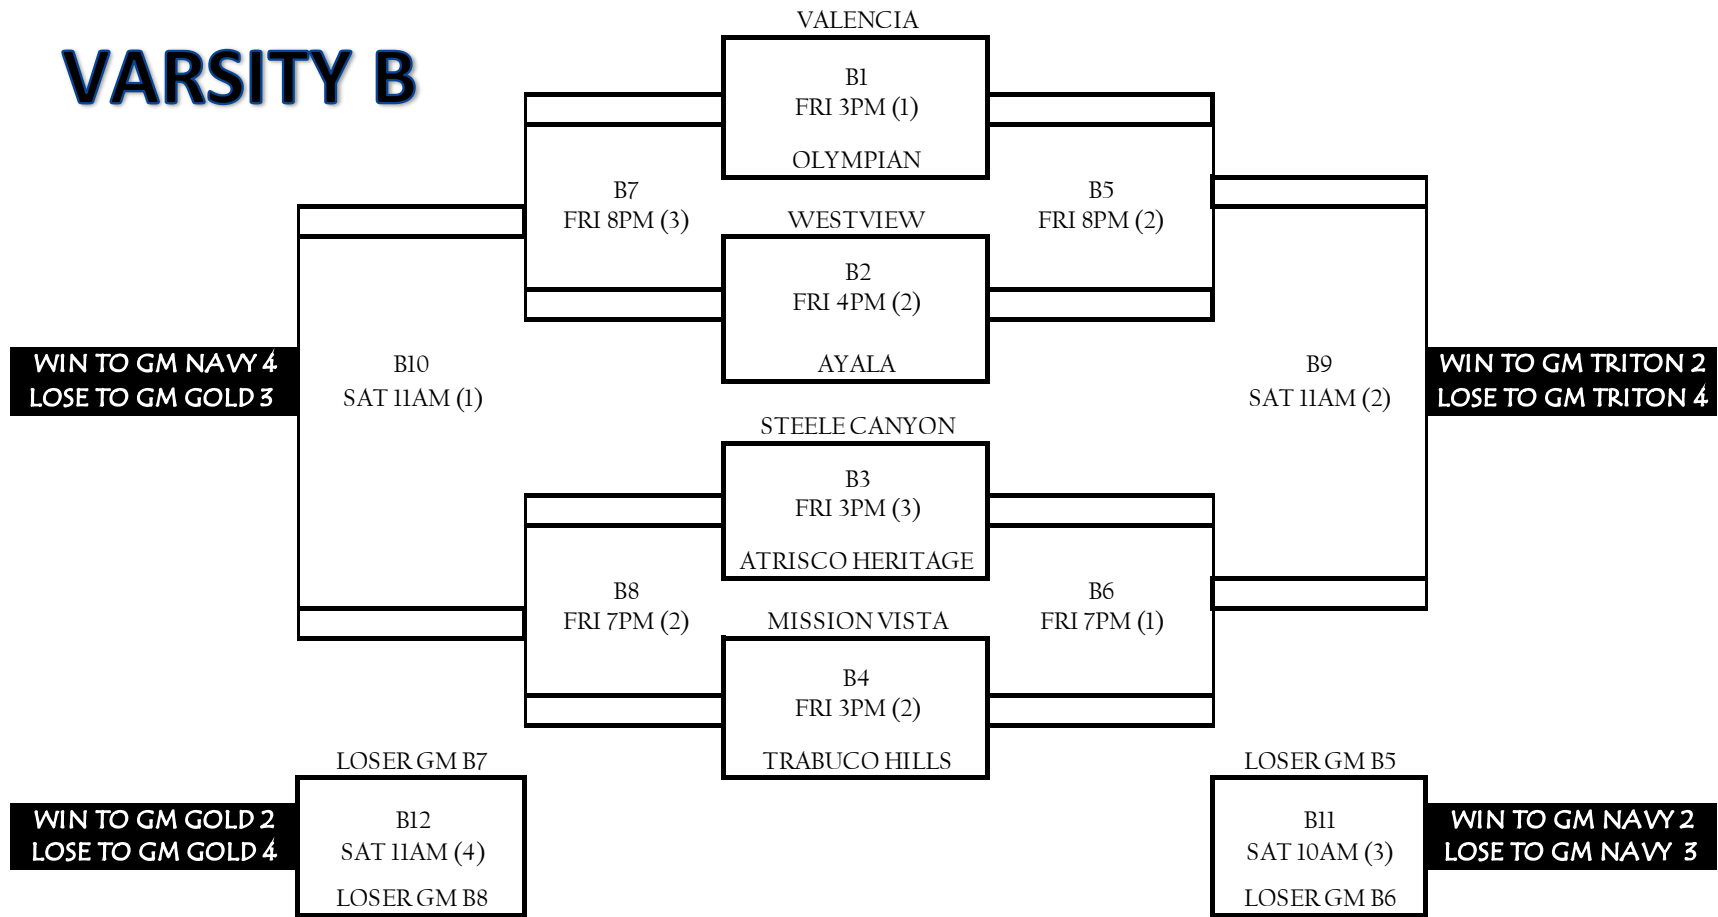

# VARSITY A

# VARSAITY B

# VARSDITY D

GM	TIME (court)	HOME	AWAY	SCORE	TEAM	WINS	LOSSES
				1	BISHOPS		
D1	FRI 5PM (1)	BISHOPS	UNIVERSITY CITY	2	SAN MARCOS		
D2	FRI 5PM (4)	SAN JUAN HILLS	SAN MARCOS	3	UNIVERSITY CITY		
D3	FRI 7PM (3)	TRICITY CHRISTIAN	SAN MARCOS	4	SAN JUAN HILLS		
D4	FRI 7PM (4)	REEDLEY	UNIVERSITY CITY	5	REEDLEY		
D5	FRI 8PM (1)	BISHOPS	SAN JUAN HILLS	6	TRICITY CHRISTIAN		
D6	FRI 9PM (4)	REEDLEY	TRICITY CHRISTIAN	7	TESORO		
				8	VIEWPOINT		
				9	FOOTHILLS CHRISTIAN		
D7	SAT 10AM (1)	SAN MARCOS	TESORO				
D8	SAT 10AM (2)	SAN JUAN HILLS	FOOTHILLS CHRISTIAN				
D9	SAT 12PM (3)	UNIVERSITY CITY	FOOTHILLS CHRISTIAN				
D10	SAT 12PM (4)	SAN MARCOS	REEDLEY				
D11	SAT 1PM (1)	VIEWPOINT	SAN JUAN HILLS				
D12	SAT 2PM (1)	UNIVERSITY CITY	TESORO				
D13	SAT 2PM (2)	BISHOPS	REEDLEY				
D14	SAT 3PM (4)	VIEWPOINT	SAN MARCOS				
D15	SAT 4PM (1)	TRICITY CHRISTIAN	SAN JUAN HILLS				
D16	SAT 6PM (3)	BISHOPS	FOOTHILLS CHRISTIAN				
D17	SAT 6PM (4)	VIEWPOINT	TRICITY CHRISTIAN				
D18	SAT 8PM (1)	TRICITY CHRISTIAN	TESORO				
D19	SUN 9AM (3)	FOOTHILLS CHRISTIAN	REEDLEY				
D20	SUN 9AM (2)	UNIVERSITY CITY	SAN MARCOS				
D21	SUN 10AM (2)	TESORO	VIEWPOINT				
D22	SUN 12PM (4)	TRICITY CHRISTIAN	UNIVERSITY CITY				
D23	SUN 12PM (3)	SAN JUAN HILLS	REEDLEY				
D24	SUN 1PM (4)	VIEWPOINT	BISHOPS				
D25	SUN 1PM (3)	TESORO	FOOTHILLS CHRISTIAN				