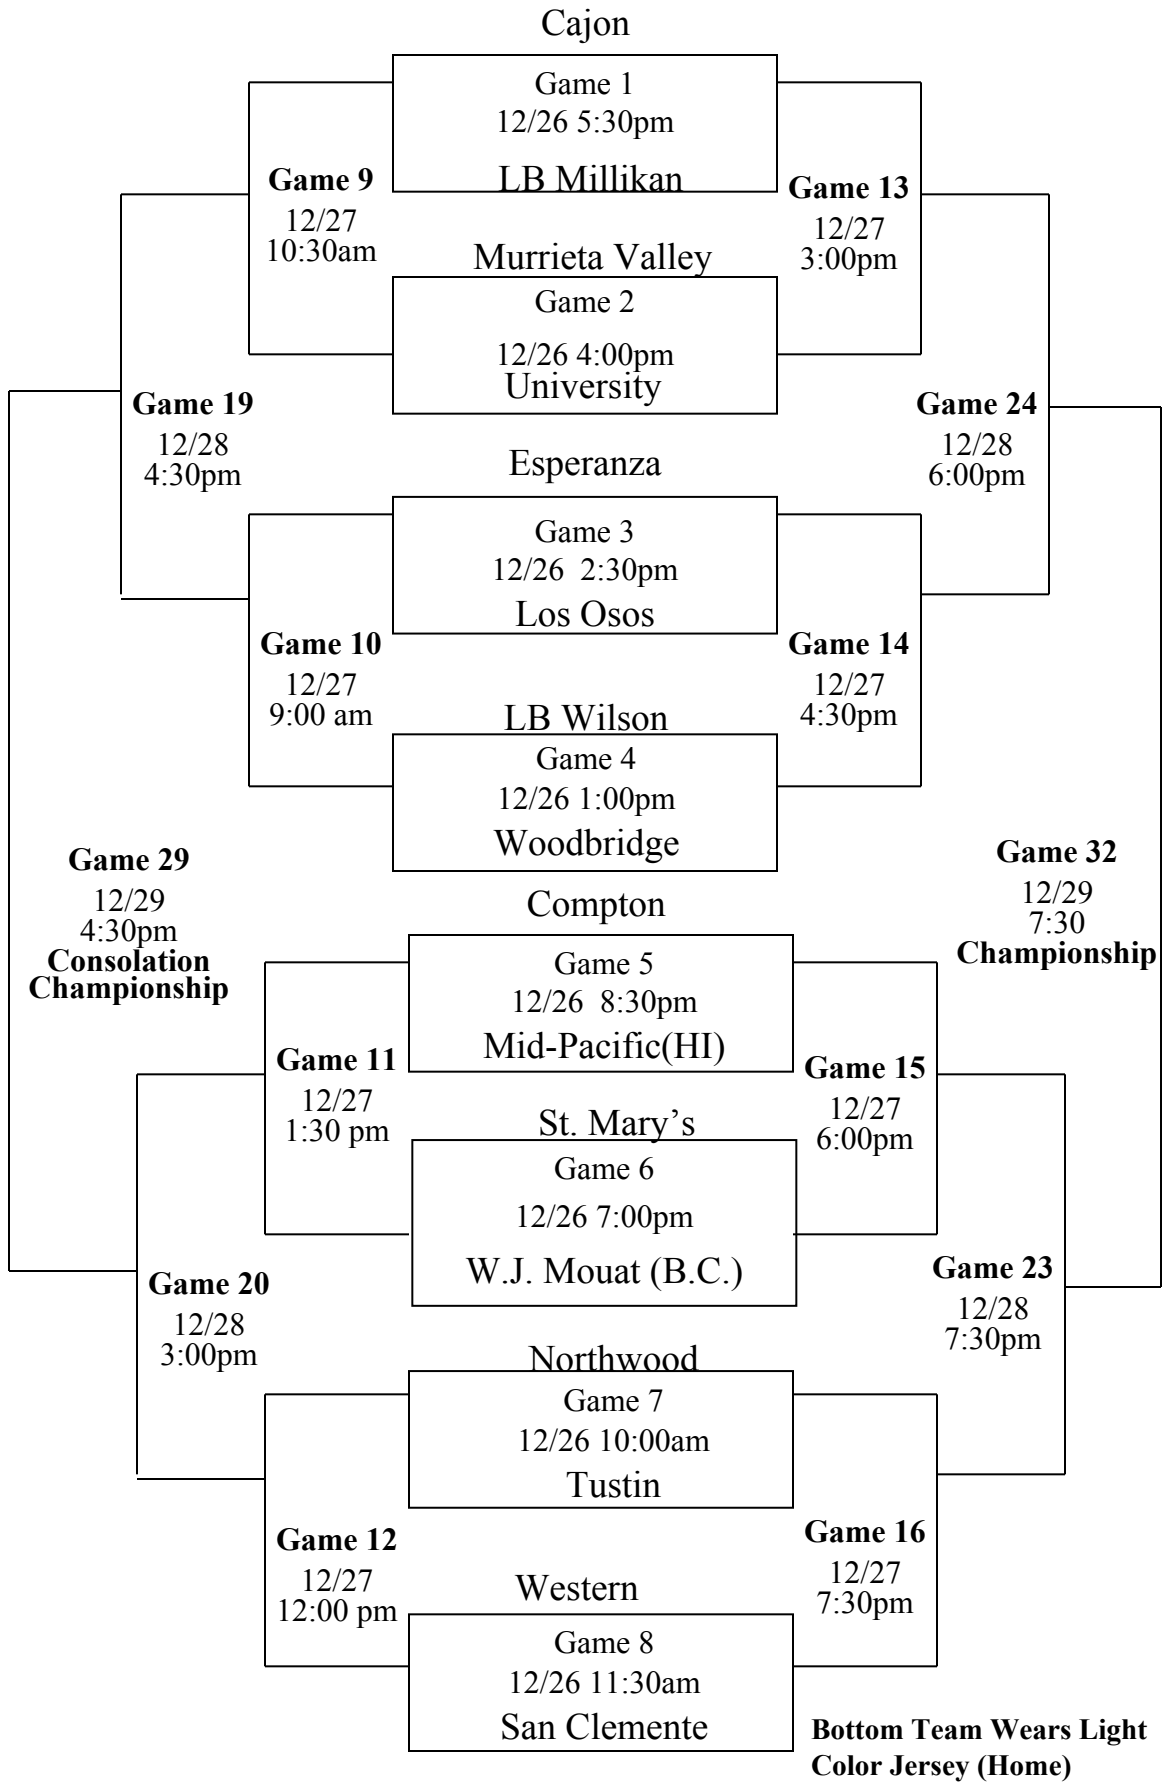

December 26-29, 2018

TUSTIN CLASSIC

TUSTIN CLASSIC

Bottom Team Wears Light Color Jersey (Home)