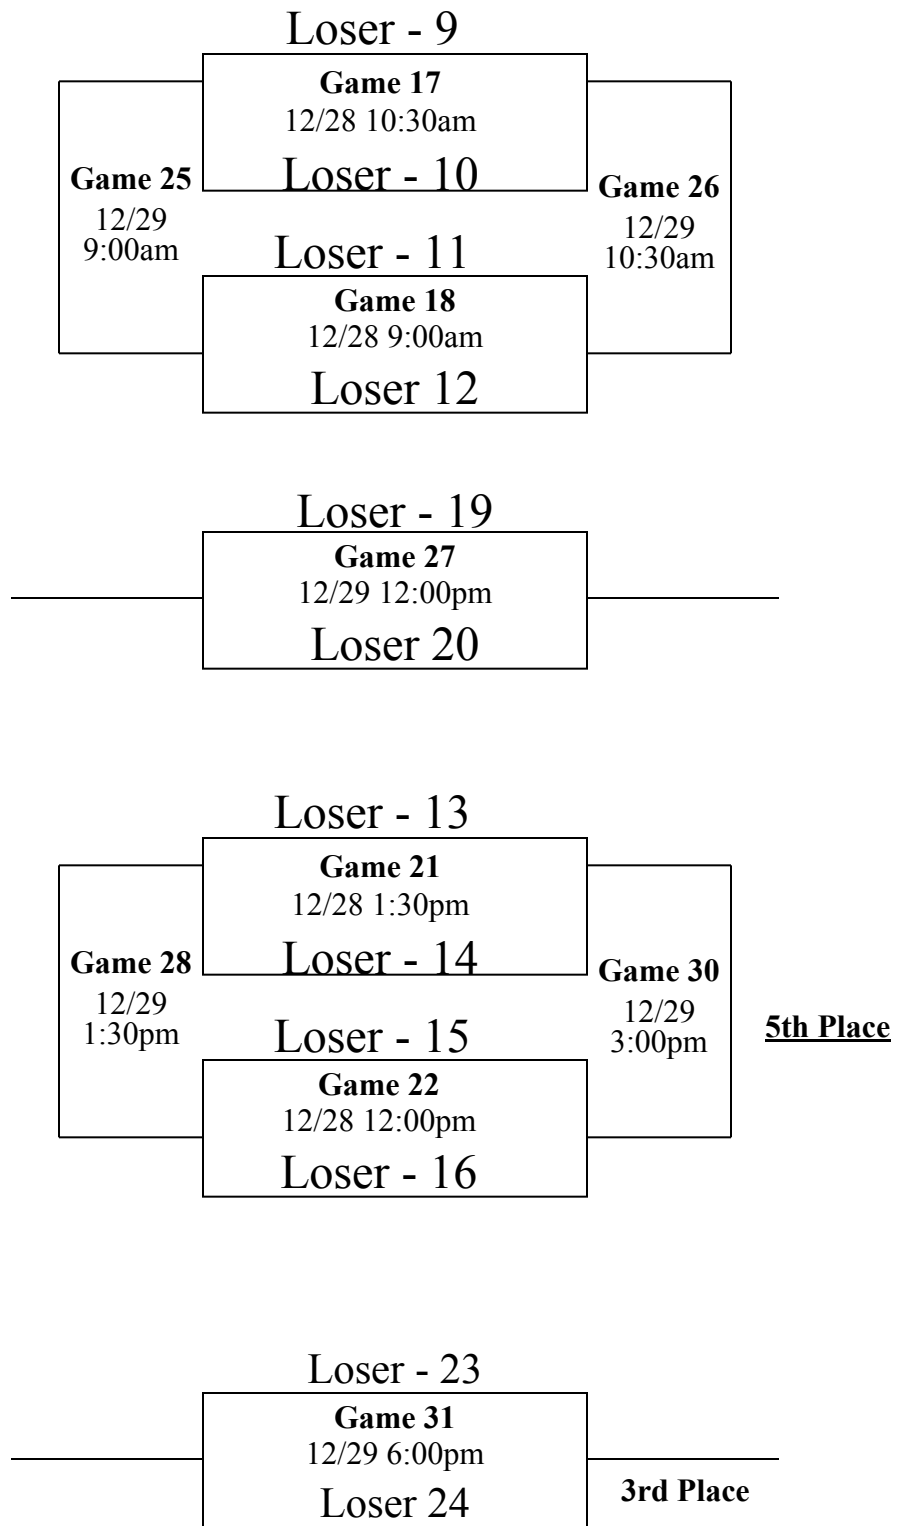

December 26-29, 2018

TUSTIN CLASSIC

TUSTIN CLASSIC

Bottom Team Wears Light Color Jersey (Home)