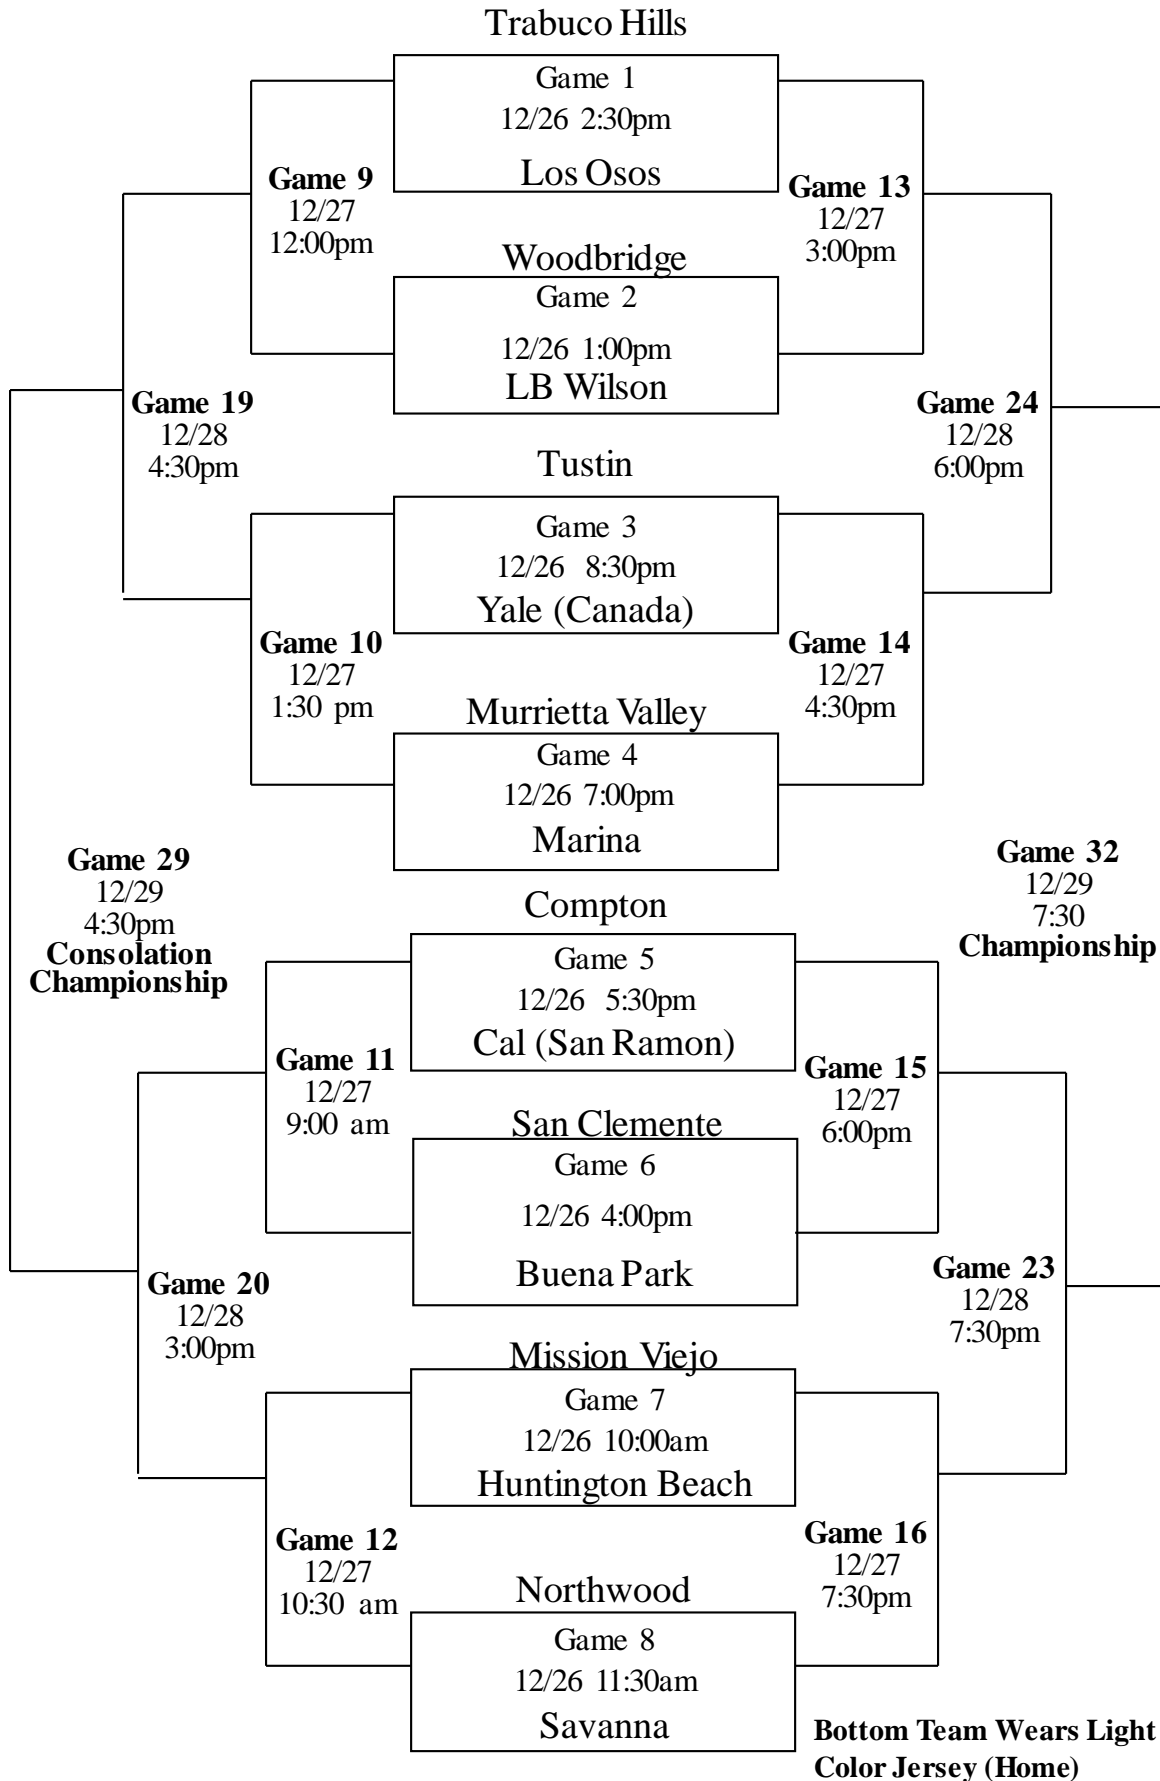

December 26-29, 2017

T
U
S
T
I
N
C
L
A
S
S
I
C

**T
C
S
T
-
N
C
L
A
S
S
-
C**

Bottom Team Wears Light Color Jersey (Home)