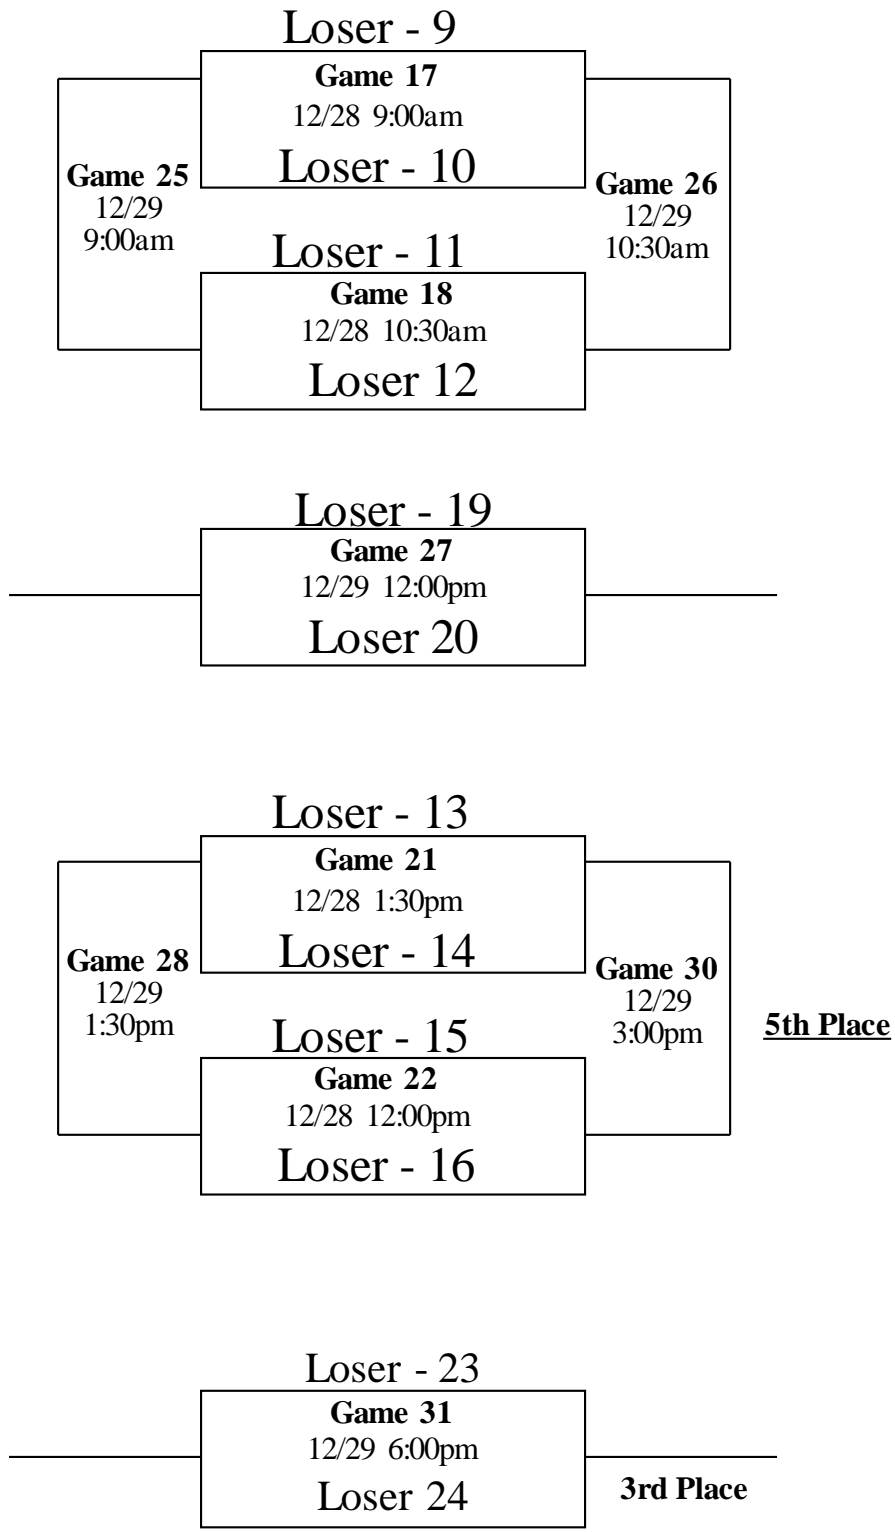

December 26-29, 2017

T
U
S
T
I
N
C
L
A
S
S
I
C

**T
C
S
T
-
N
C
L
A
S
S
-
C**

Bottom Team Wears Light Color Jersey (Home)