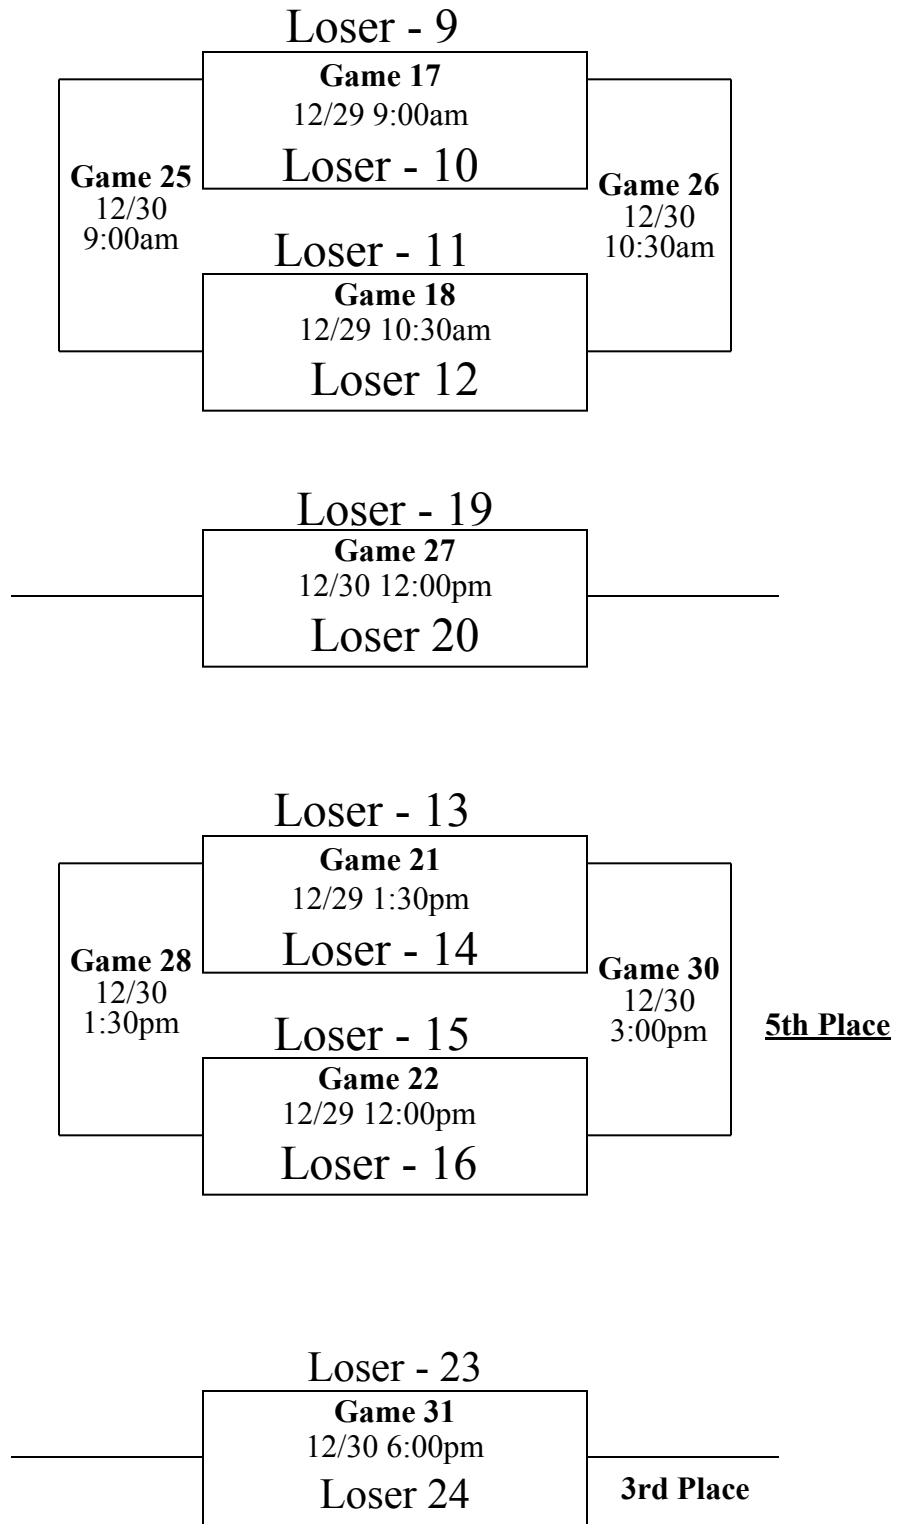

December 27-30, 2021

TUSTIN CLASSIC

Bottom Team Wears Light Color Jersey (Home)

TUSTIN CLASSIC

Bottom Team Wears Light
Color Jersey (Home)