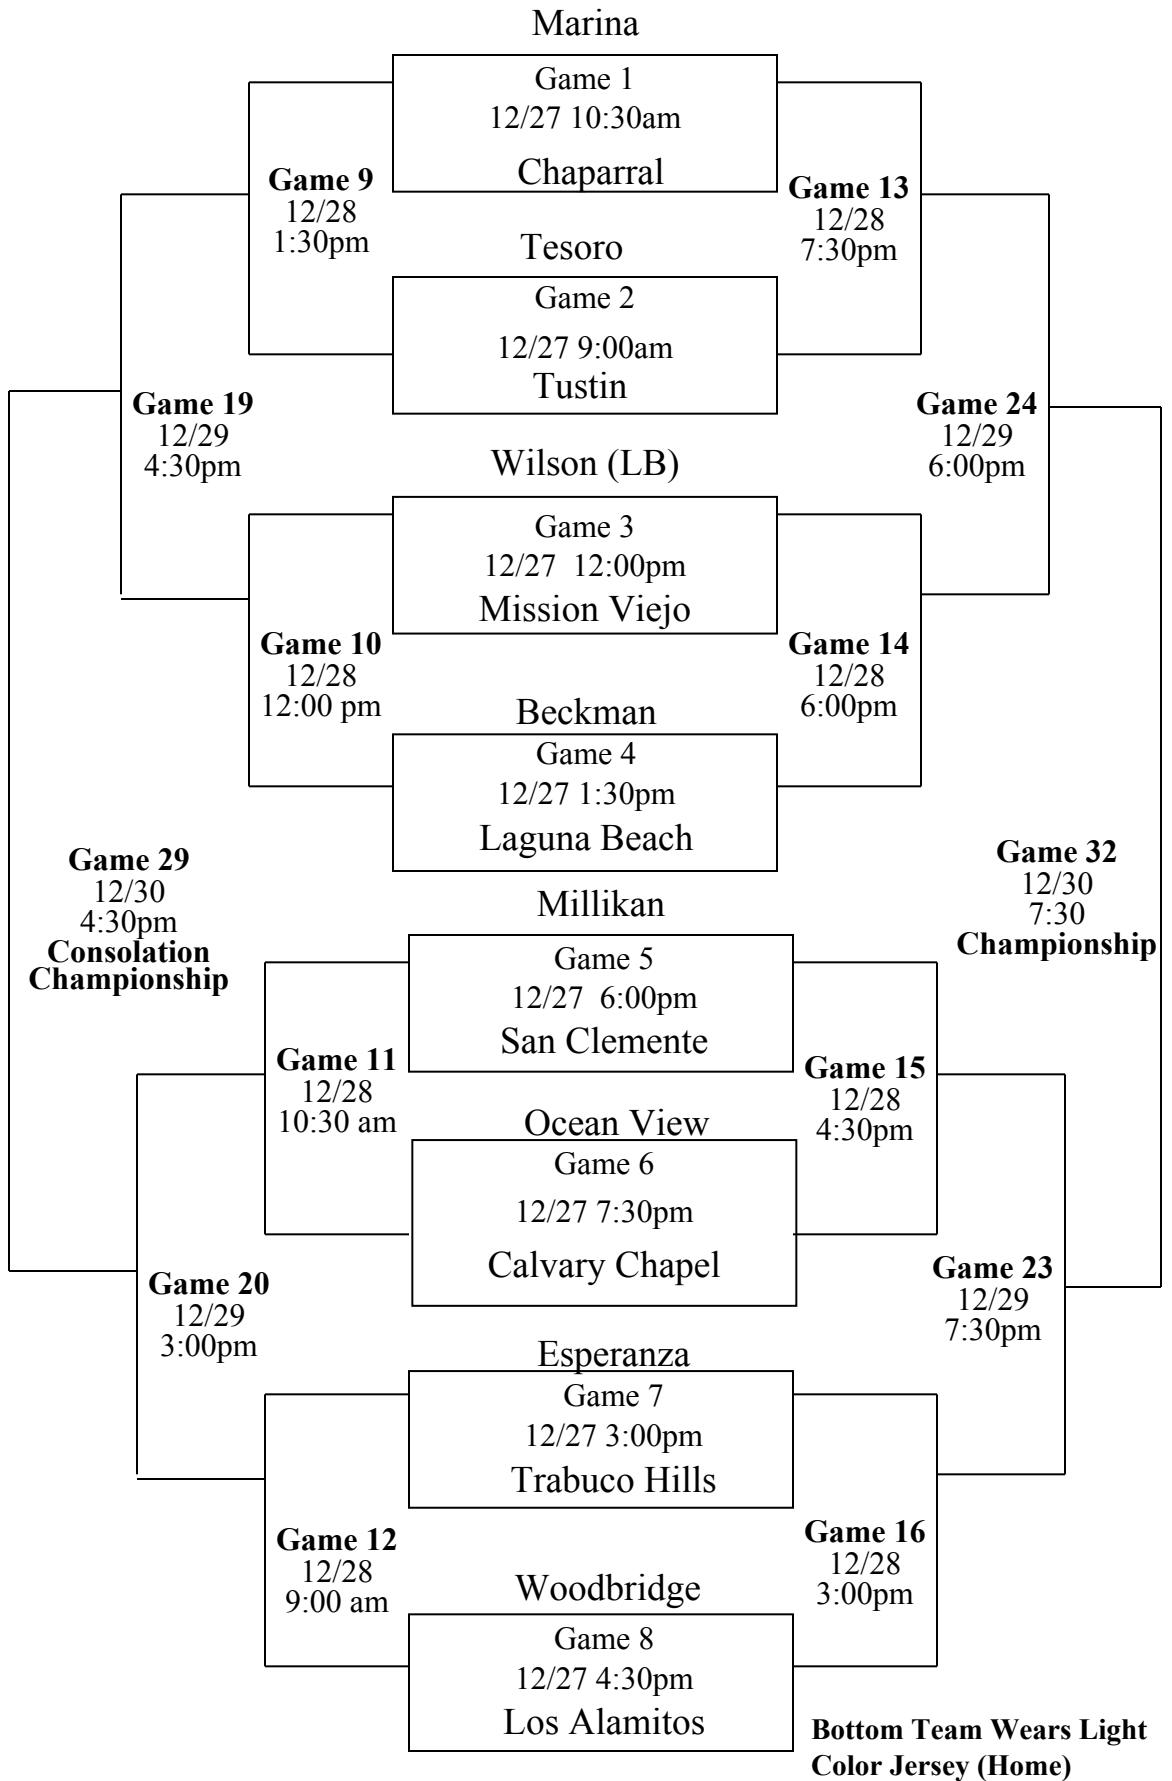

December 27-30, 2021

TUSTIN CLASSIC

Bottom Team Wears Light Color Jersey (Home)

TUSTIN CLASSIC

Bottom Team Wears Light
Color Jersey (Home)