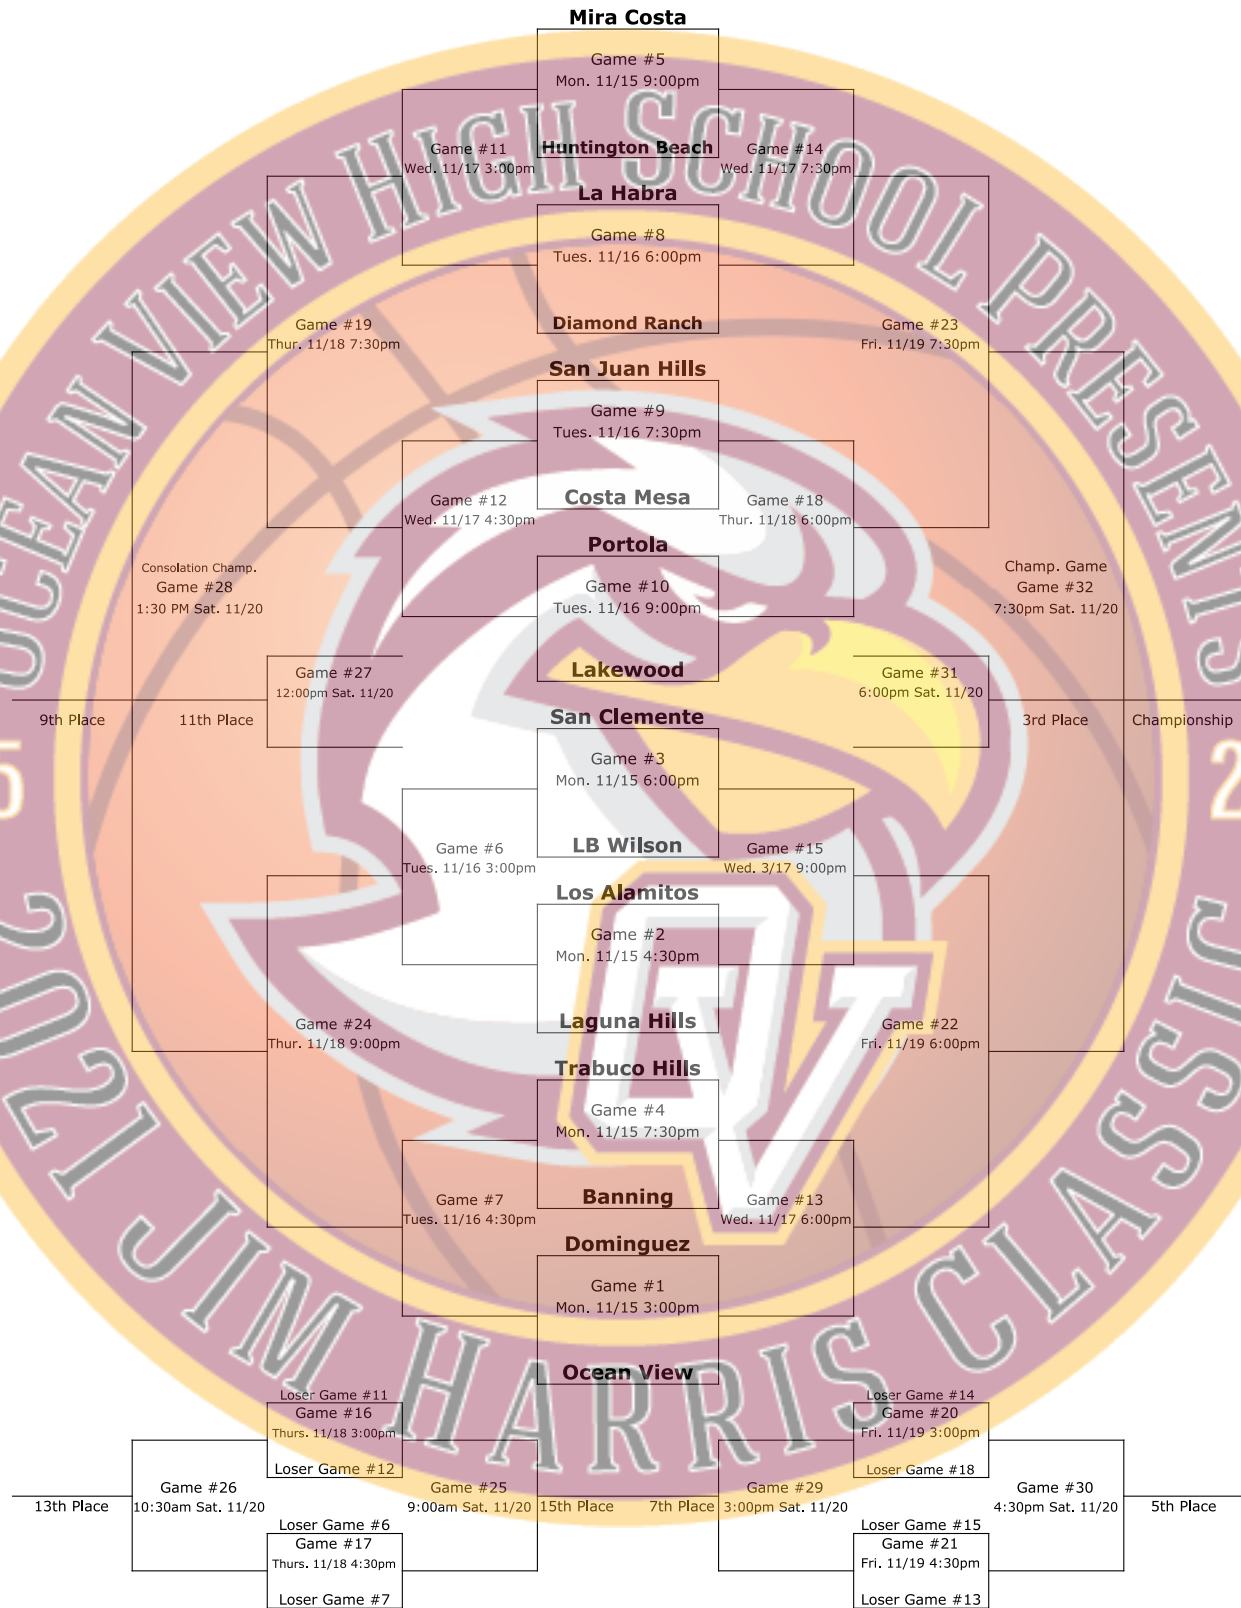

2021 JIM HARRIS CLASSIC

Bottom Team is home and will wear light-colored jerseys