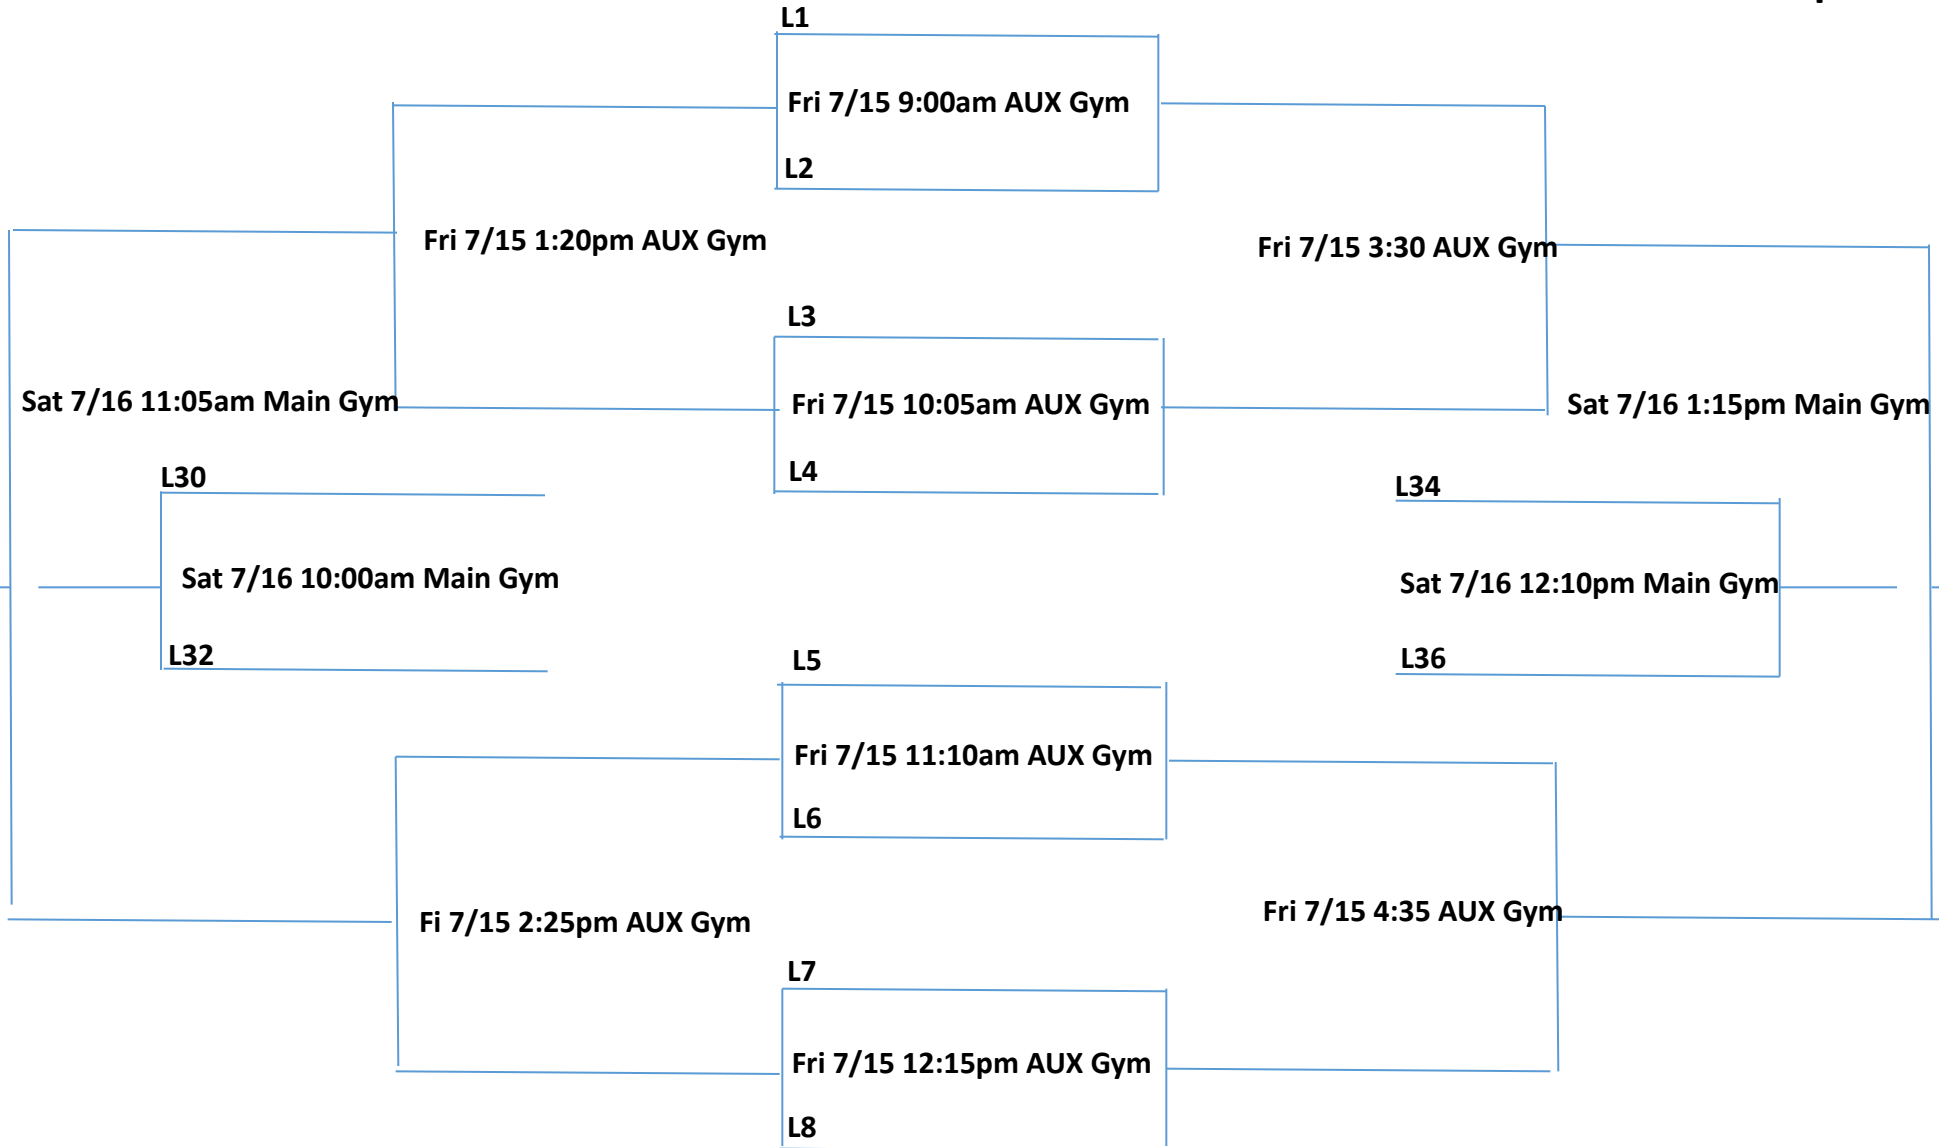

11

Fri 7/15 10:00am Main Gym

12

Fri 7/15 11:05am Main Gym

13

Fri 7/15 12:10pm Main Gym

14

Fri 7/15 1:15pm Main Gym

15

Fri 7/15 7:45pm Main Gym

L15

Sat 7/16 4:30pm Main Gym

16

Fri 7/15 8:50pm Main Gym

15

Sat 7/16 5:35pm Main Gym

L15

Sat 7/16 4:30pm Main Gym

L16

3rd

Top Team is White

Champion

Freshman Bronze Bracket

Top Team is White

Top Team is White

Top Team is White

Freshman Silver Bracket

Top Team is White