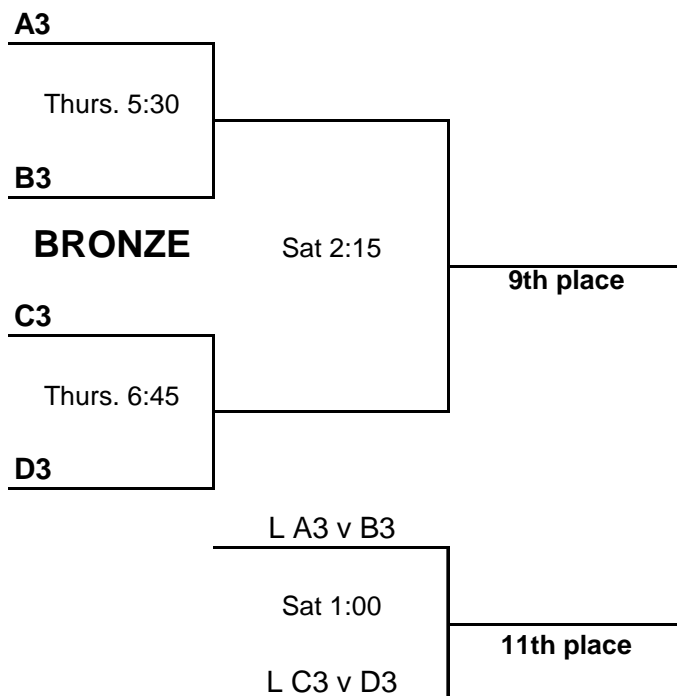

# 2013 DIABLO TIP OFF - FROSH B: Dec 9th - Dec 14th

Pool Play / Bracket Play: 4 Game Tournament

**A**  
Mission Viejo  
SV Christian  
**Dana Hills**

**B**  
Laguna Hills  
San Clemente  
Capo Valley

**C**  
Santa Margarita  
Fountain Valley  
Tesoro

<u>Time</u>	<u>away</u>	<u>HOME</u>
415	Dana Hills	Mission Viejo
530	Laguna Hills	Capo Valley
645	SMCHS	Tesoro
800	El Toro	Aliso

<u>Time</u>	<u>away</u>	<u>HOME</u>
415	SV Christian	Dana Hills
530	San Clemente	Capo Valley
645	Fountain Valley	Tesoro
800	El Toro	Aliso

Thursday, Dec. 12

Friday, Dec. 13

Saturday, Dec. 14

530	<b>A3</b>	<b>B3</b>
645	<b>C3</b>	<b>D3</b>
800	<b>A2</b>	<b>B2</b>

530	<b>C2</b>	<b>D2</b>
645	<b>A1</b>	<b>B1</b>
800	<b>C1</b>	<b>D1</b>

100	L A3 v B3	L C3 v D3
215	W A3 v B3	W C3 v D3
330	L A2 v B2	L C2 v D2
500	W A2 v B2	W C2 v D2
645	L A1 v B1	L C1 v D1
730	W A1 v B1	W C1 v D1

\* Bottom Team is **HOME** - **HOME** team wears light colored jersey in all games - Sits on the far side of the gym