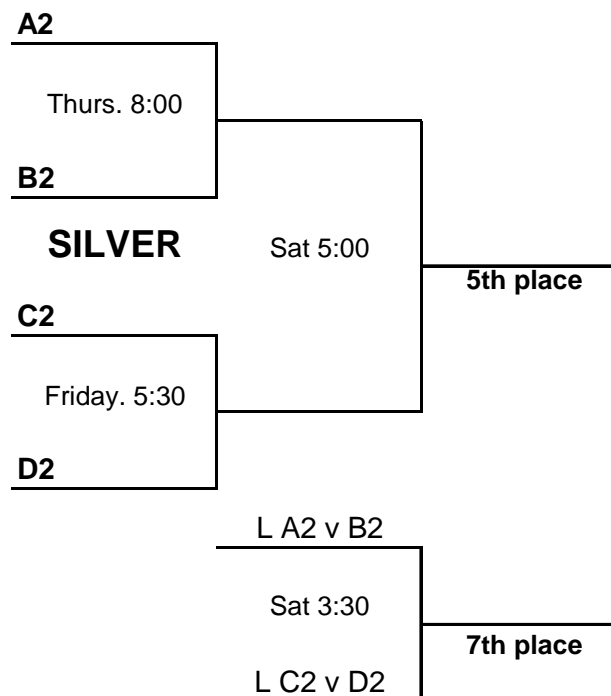

# 2013 DIABLO TIP OFF - FROSH B: Dec 9th - Dec 14th

Pool Play / Bracket Play: 4 Game Tournament

**A**  
Mission Viejo  
SV Christian  
**Dana Hills**

**B**  
Laguna Hills  
San Clemente  
Capo Valley

**C**  
Santa Margarita  
Fountain Valley  
Tesoro

<u>Time</u>	<u>away</u>	<u>HOME</u>
415	Dana Hills	Mission Viejo
530	Laguna Hills	Capo Valley
645	SMCHS	Tesoro
800	El Toro	Aliso

<u>Time</u>	<u>away</u>	<u>HOME</u>
415	SV Christian	Dana Hills
530	San Clemente	Capo Valley
645	Fountain Valley	Tesoro
800	El Toro	Aliso

Thursday, Dec. 12

Friday, Dec. 13

Saturday, Dec. 14

530	<b>A3</b>	<b>B3</b>
645	<b>C3</b>	<b>D3</b>
800	<b>A2</b>	<b>B2</b>

530	<b>C2</b>	<b>D2</b>
645	<b>A1</b>	<b>B1</b>
800	<b>C1</b>	<b>D1</b>

100	L A3 v B3	L C3 v D3
215	W A3 v B3	W C3 v D3
330	L A2 v B2	L C2 v D2
500	W A2 v B2	W C2 v D2
645	L A1 v B1	L C1 v D1
730	W A1 v B1	W C1 v D1

\* Bottom Team is **HOME** - **HOME** team wears light colored jersey in all games - Sits on the far side of the gym