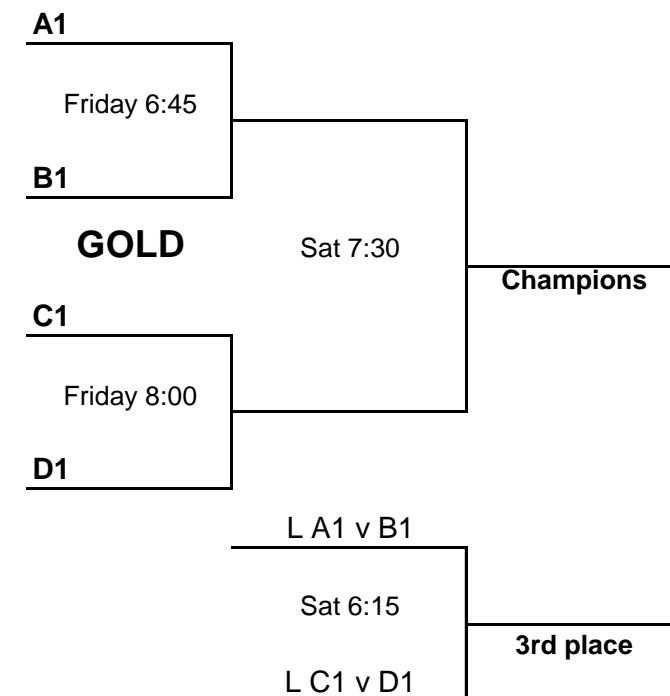

# 2013 DIABLO TIP OFF - FROSH B: Dec 9th - Dec 14th

Pool Play / Bracket Play: 4 Game Tournament

**A**  
Mission Viejo  
SV Christian  
**Dana Hills**

**B**  
Laguna Hills  
San Clemente  
Capo Valley

**C**  
Santa Margarita  
Fountain Valley  
Tesoro

<u>Time</u>	<u>away</u>	<u>HOME</u>
415	Dana Hills	Mission Viejo
530	Laguna Hills	Capo Valley
645	SMCHS	Tesoro
800	El Toro	Aliso

<u>Time</u>	<u>away</u>	<u>HOME</u>
415	SV Christian	Dana Hills
530	San Clemente	Capo Valley
645	Fountain Valley	Tesoro
800	El Toro	Aliso

Thursday, Dec. 12

Friday, Dec. 13

Saturday, Dec. 14

530	<b>A3</b>	<b>B3</b>
645	<b>C3</b>	<b>D3</b>
800	<b>A2</b>	<b>B2</b>

530	<b>C2</b>	<b>D2</b>
645	<b>A1</b>	<b>B1</b>
800	<b>C1</b>	<b>D1</b>

100	L A3 v B3	L C3 v D3
215	W A3 v B3	W C3 v D3
330	L A2 v B2	L C2 v D2
500	W A2 v B2	W C2 v D2
645	L A1 v B1	L C1 v D1
730	W A1 v B1	W C1 v D1

\* Bottom Team is **HOME** - **HOME** team wears light colored jersey in all games - Sits on the far side of the gym